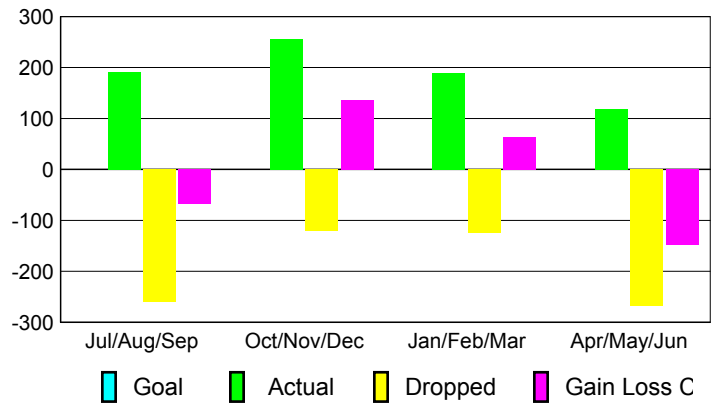

Membership Results 2009-2010

Goal, New, Dropped, Gain/Loss