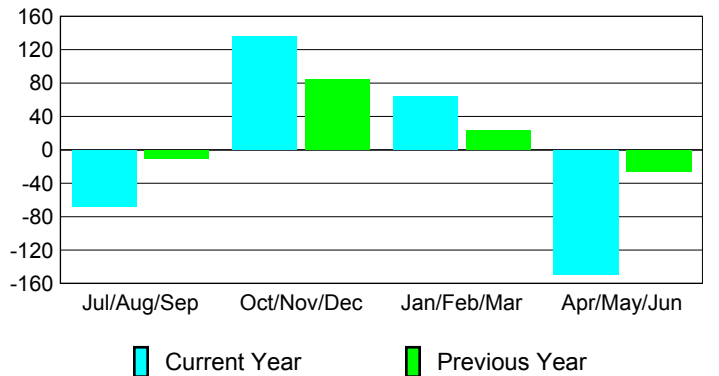

Membership Results
2009-2010

Membership
2008-2009

Month	Net Memb Goal	Actual New Memb	Actual Dropped Memb	Gain/Loss of Memb	Gain/Loss of Memb
Jul/Aug/Sep		192	-260	-68	-10
Oct/Nov/Dec		256	-120	136	85
Jan/Feb/Mar		189	-125	64	23
Apr/May/June		118	-267	-149	-26
Totals		755	-772	-17	72

Membership Results 2009-2010

Goal, New, Dropped, Gain/Loss

Comparison of Membership Gain/Loss

Current Year Compared to the Previous Year

Gender Comparison 2009-2010